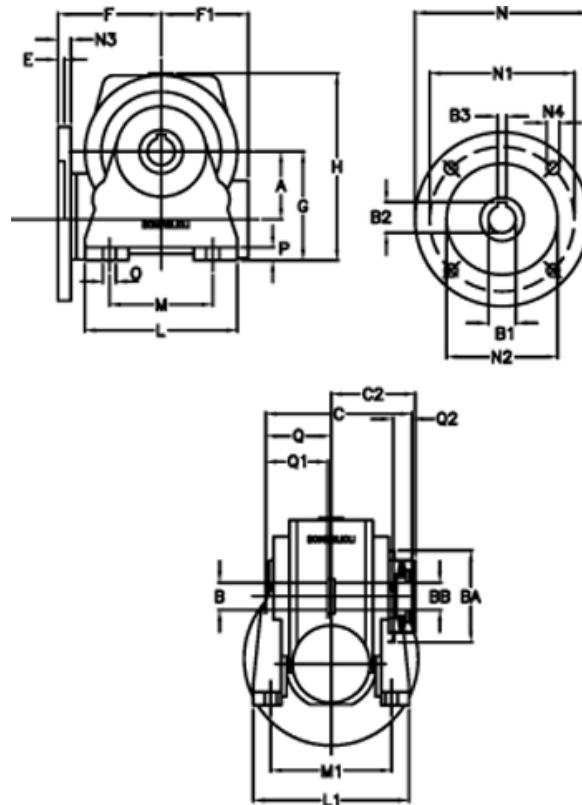

Data Sheet

Article number: 390204906012336

Description: Worm Gear with Torque Limiter
VF 49-L2-N-60 P63B14

Measures

a = 49.50	C2 = 63,5	L1 = 124	O = 8.5
B = 25	Description = VF 49N-xx-63B14	m = 63	P = 12
B1 E7 = 11	E = 3.0	M1 = 98.5	Q = 51.0
B2 = 12.8	F = 70	N = 90	Q1 = 41
B3 H9 = 4	F1 = 63	N1 = 75	Q2 = 15
BA = 63	g = 82	N2 = 60	
BB H7 = 14	H = 138.0	N3 = 7.0	
C = 105	L = 110	N4 = 6	